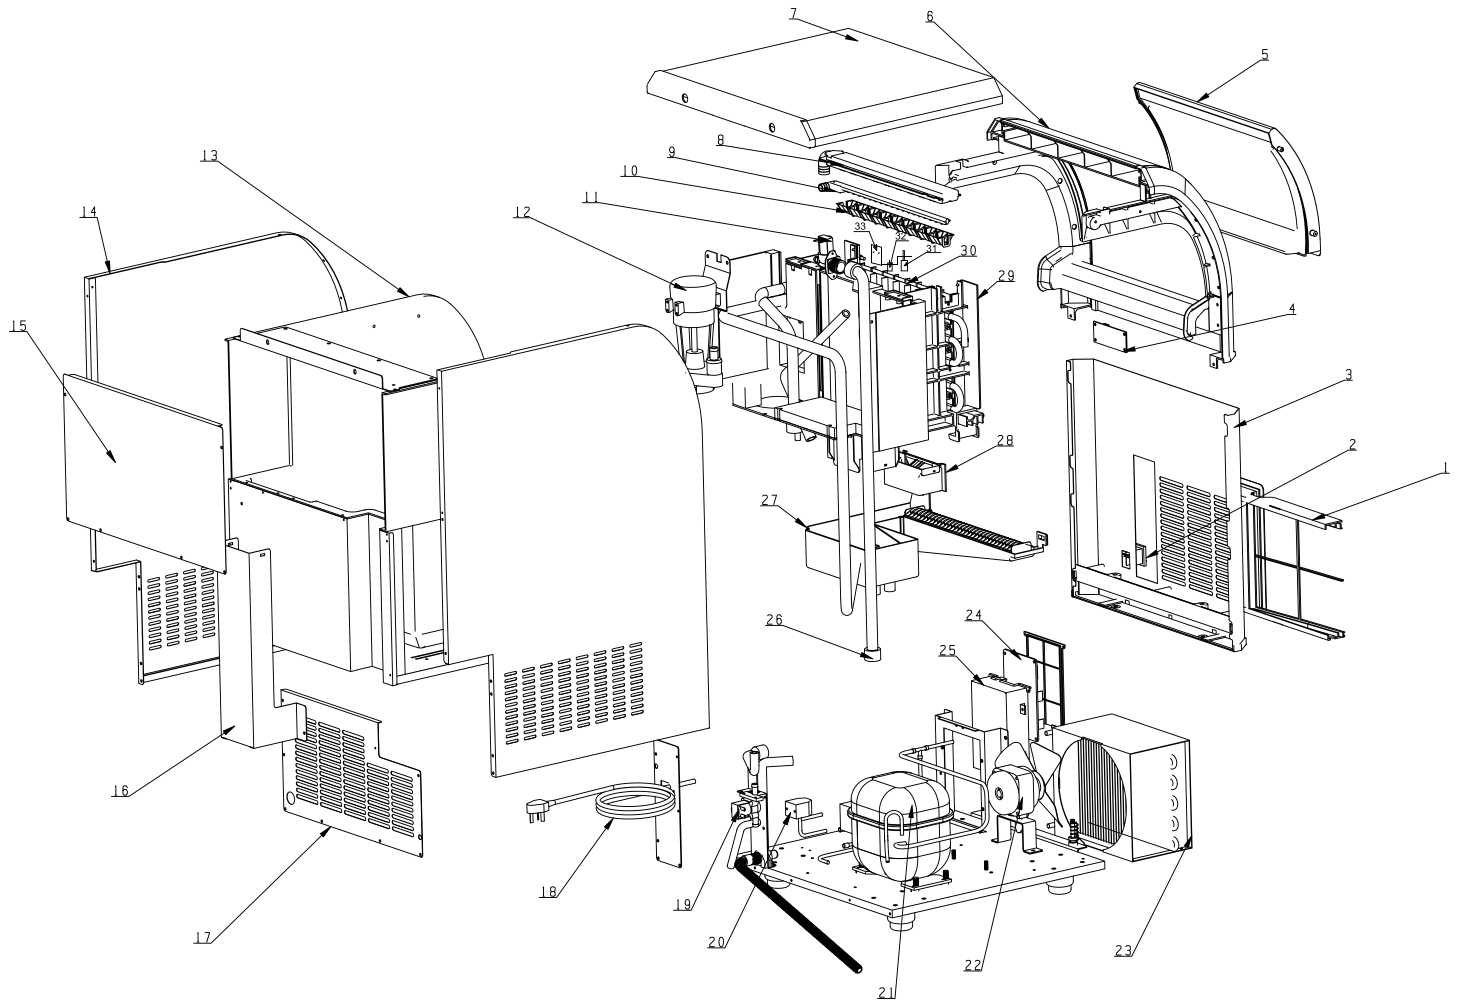

Parts Breakdown

Model IC-CN-0060 31780

Parts Breakdown

Model IC-CN-0060 31780

Item No.	Description	Position	Item No.	Description	Position	Item No.	Description	Position
AC709	Air Filter for 31780	1	AC720	Water Pump for Ice Making for 31780	12	AC731	Condenser for 31780	23
AC710	Power Switch for 31780	2	AC721	Ice Bin Body for 31780	13	AC732	PCB for 31780	24
AC711	Front Panel for 31780	3	AC722	Side Panel for 31780	14	AC733	PCB Box for 31780	25
AC712	Indicator Board for 31780	4	AC723	Back Panel for 31780	15	AC734	Water Hose for 31780	26
AC713	Slide Door for 31780	5	AC724	Wire Cover for 31780	16	AC735	Water Tank for 31780	27
AC714	Door Support Frame for 31780	6	AC725	Back Panels Ventilation Plate for 31780	17	AC736	Ice Full Switch for 31780	28
AC715	Top Panel for 31780	7	AC726	Power Cord for 31780	18	AC737	Evaporator Support Assembly for 31780	29
AC716	Water Distribution Box for Ice Making for 31780	8	AC727	Water Outlet Rain Valve for 31780	19	AC738	Evaporator for 31780	30
AC717	Water Distribution Box for Water Flush for 31780	9	AC728	Solenoid Valve for 31780	20	AC739	High Water Level Sensor for 31780	31
AC718	Water Flow Guide for 31780	10	AC729	Compressor for 31780	21	AC740	Low Water Level Sensor for 31780	32
AC719	Water Inlet Valve for 31780	11	AC730	Condenser Fan for 31780	22	AC741	Water Sensor Holder for 31780	33